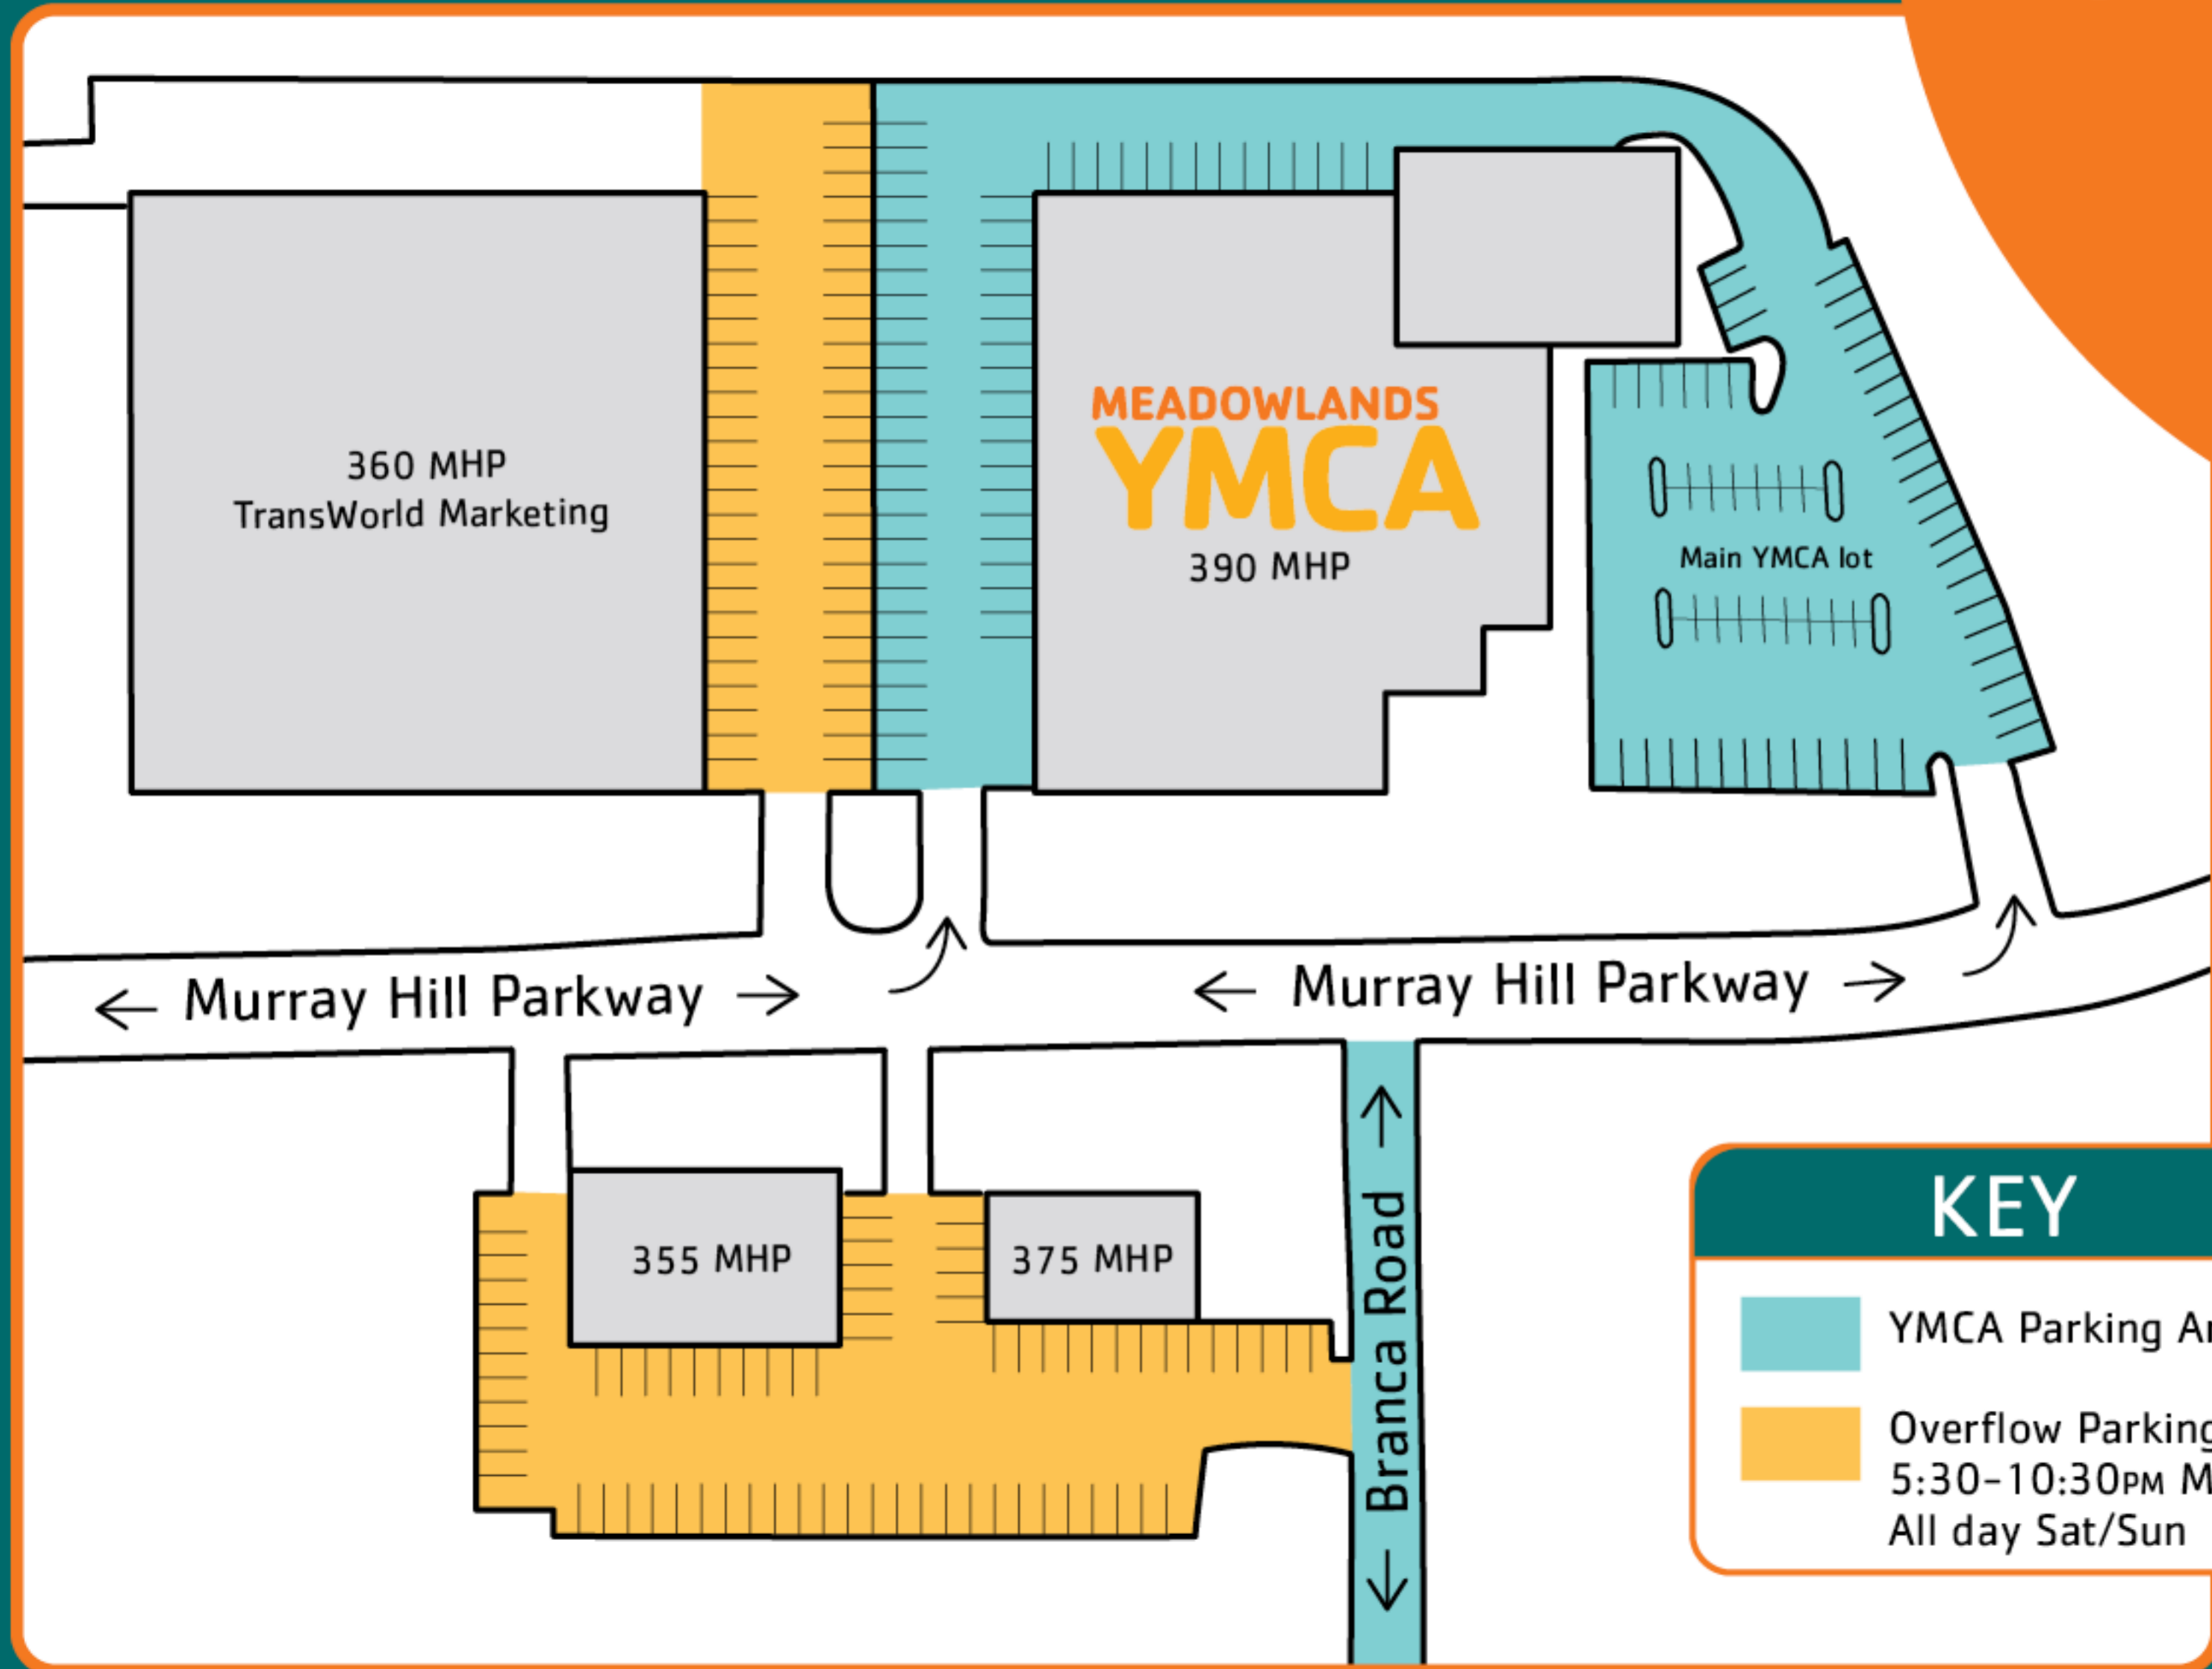

# MEADOWLANDS YMCA Parking Map

Did you know that we have additional parking available?

**KEY**

-  YMCA Parking Areas
-  Overflow Parking  
5:30-10:30PM M-F  
All day Sat/Sun

\*Please follow local parking ordinances to avoid tickets & towing.